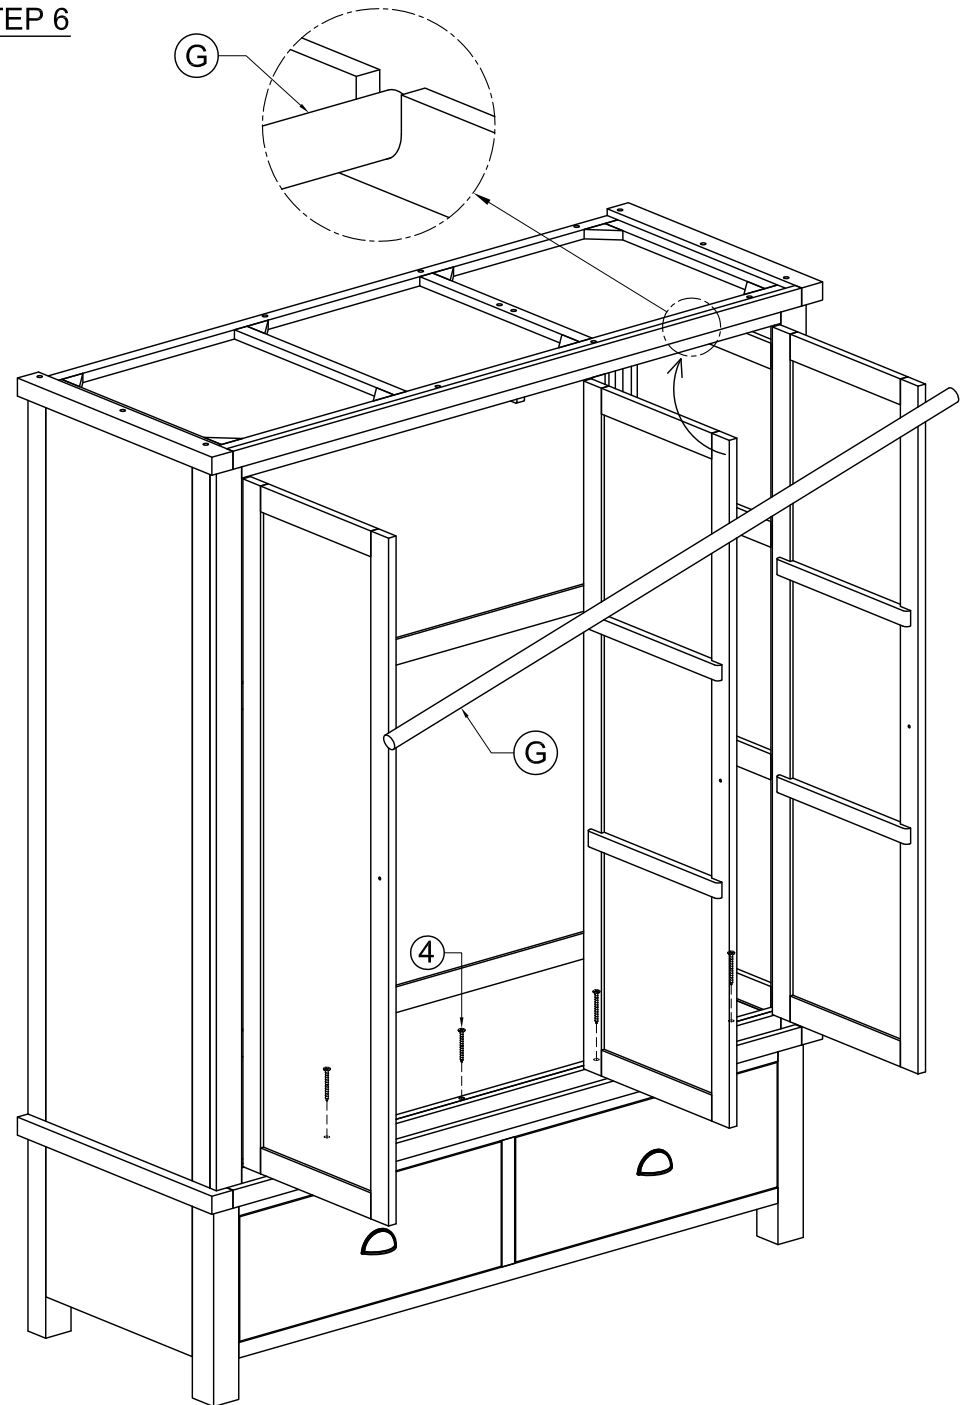

ASSEMBLY INSTRUCTION TRIPLE WARDROBE

No	LIST OF HARDWARE	FIG	Q' Ty
①	Bolt M6x35		8
②	Screw Ø4x35		24
③	Screw Ø4x20		4
④	Screw Ø4x45		6
⑤	Wooden Dowel Ø8x30		1
⑥	Handle with Bolt		3 Sets
⑦	Washer		8
⑧	Allen key		1
⑨	Bracket		2
⑩	Tie		2

Ⓐ - BASE 1x

Ⓑ - TOP FRAME 1X

Ⓒ - SIDE FRAME

Ⓓ - FRONT FRAME WITH DOOR 1X

Ⓕ - HANGING SUPPORT 1X

Ⓖ - HANGING RAIL 1X

Ⓔ - BACK FRAME 1X

STEP 1

STEP 2

STEP 3

STEP 4

STEP 5

STEP 6

STEP 7

FINAL