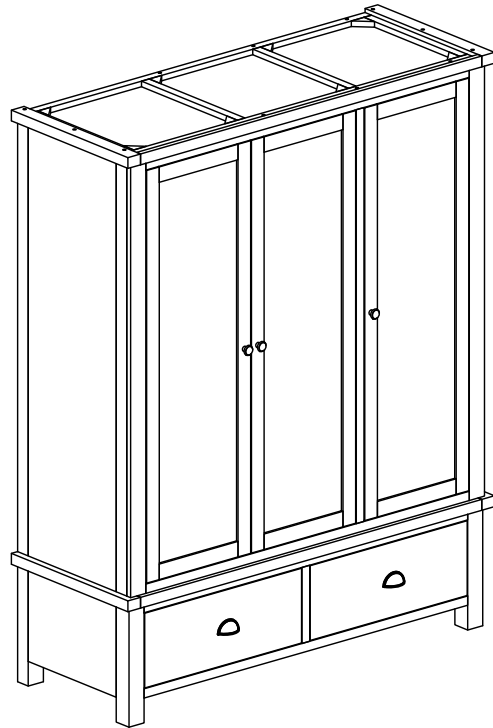

ASSEMBLY INSTRUCTION TRIPLE WARDROBE

No	LIST OF HARDWARE	FIG	Q' Ty
①	Bolt M6x35		8
②	Screw Ø4x35		24
③	Screw Ø4x20		4
④	Screw Ø4x45		6
⑤	Wooden Dowel Ø8x30		1
⑥	Handle with Bolt		3 Sets
⑦	Washer		8
⑧	Allen key		1
⑨	Bracket		2
⑩	Tie		2

Ⓐ - BASE 1x

Ⓑ - TOP FRAME 1X

Ⓒ - SIDE FRAME

Ⓓ - FRONT FRAME WITH DOOR 1X

Ⓕ - HANGING SUPPORT 1X

Ⓖ - HANGING RAIL 1X

Ⓔ - BACK FRAME 1X

STEP 1