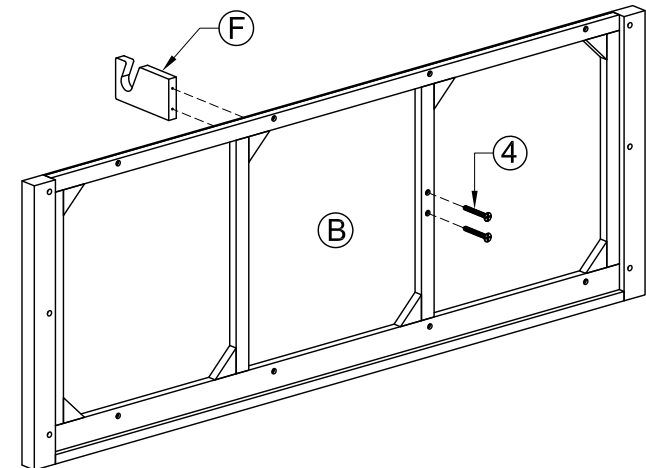

ASSEMBLY INSTRUCTION TRIPLE WARDROBE

No	LIST OF HARDWARE	FIG	Q' Ty
①	Bolt M6x35		8
②	Screw Ø4x35		24
③	Screw Ø4x20		4
④	Screw Ø4x45		6
⑤	Wooden Dowel Ø8x30		1
⑥	Handle with Bolt		3 Sets
⑦	Washer		8
⑧	Allen key		1
⑨	Bracket		2
⑩	Tie		2

Ⓐ - BASE 1x

Ⓑ - TOP FRAME 1X

Ⓒ - SIDE FRAME

Ⓓ - FRONT FRAME WITH DOOR 1X

Ⓕ - HANGING SUPPORT 1X

Ⓖ - HANGING RAIL 1X

Ⓔ - BACK FRAME 1X

STEP 1