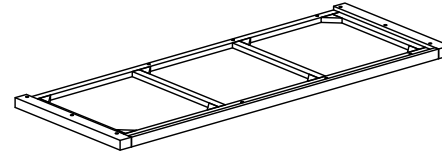

ASSEMBLY INSTRUCTION TRIPLE WARDROBE

No	LIST OF HARDWARE	FIG	Q' Ty
①	Bolt M6x35		8
②	Screw Ø4x35		24
③	Screw Ø4x20		4
④	Screw Ø4x45		6
⑤	Wooden Dowel Ø8x30		1
⑥	Handle with Bolt		3 Sets
⑦	Washer		8
⑧	Allen key		1
⑨	Bracket		2
⑩	Tie		2

Ⓐ - BASE 1x

Ⓑ - TOP FRAME 1X

Ⓒ - SIDE FRAME

Ⓓ - FRONT FRAME WITH DOOR 1X

Ⓕ - HANGING SUPPORT 1X

Ⓖ - HANGING RAIL 1X

Ⓔ - BACK FRAME 1X

STEP 1