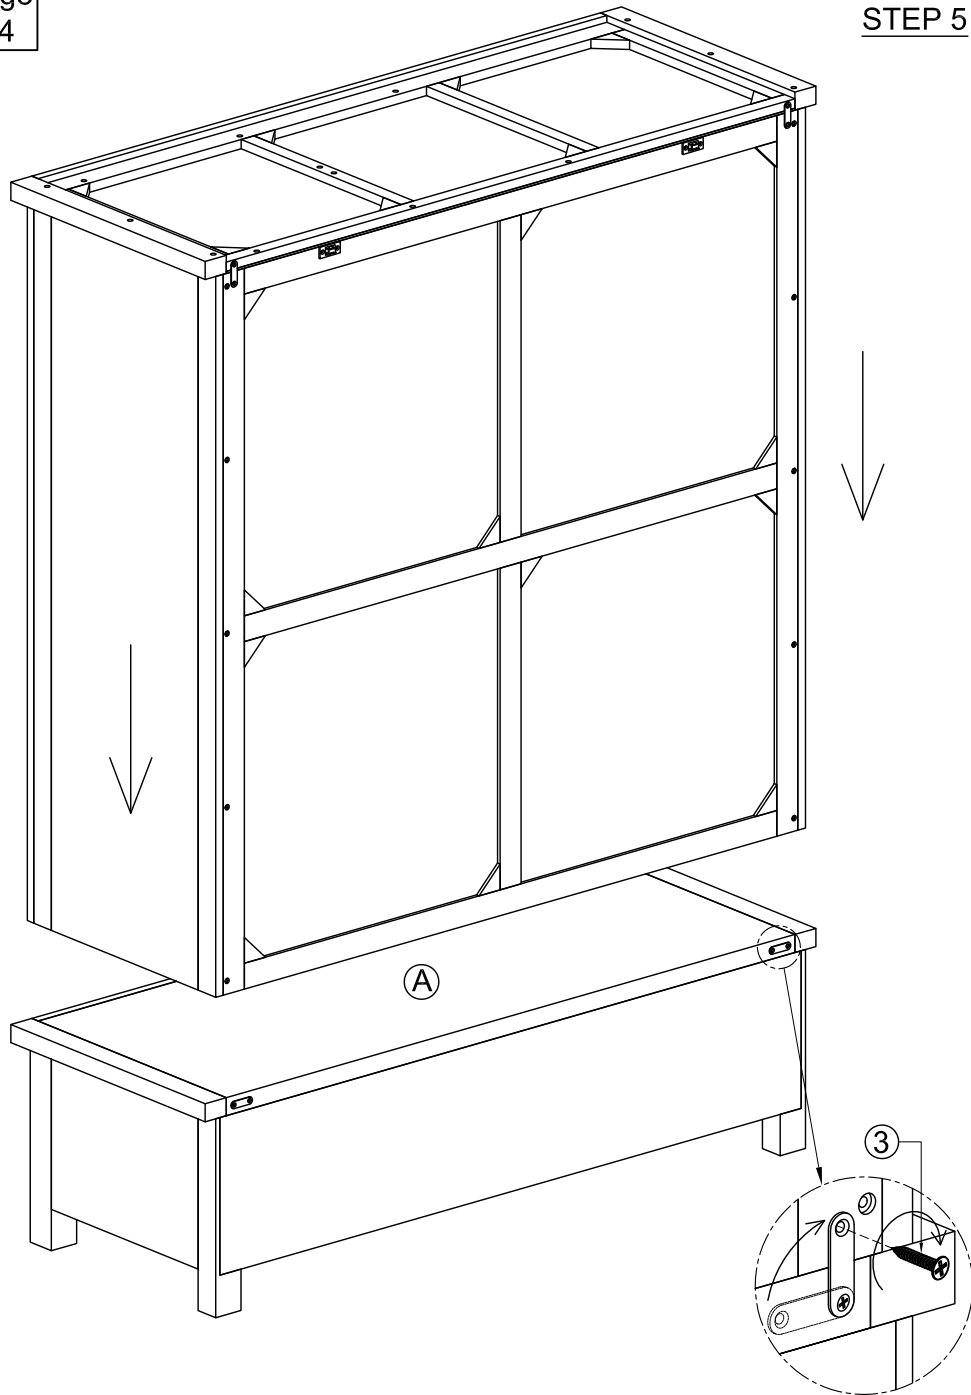

ASSEMBLY INSTRUCTION TRIPLE WARDROBE

No	LIST OF HARDWARE	FIG	Q' Ty
①	Bolt M6x35		8
②	Screw Ø4x35		24
③	Screw Ø4x20		4
④	Screw Ø4x45		6
⑤	Wooden Dowel Ø8x30		1
⑥	Handle with Bolt		3 Sets
⑦	Washer		8
⑧	Allen key		1
⑨	Bracket		2
⑩	Tie		2

Ⓐ - BASE 1x

Ⓑ - TOP FRAME 1X

Ⓒ - SIDE FRAME

Ⓓ - FRONT FRAME WITH DOOR 1X

Ⓕ - HANGING SUPPORT 1X

Ⓖ - HANGING RAIL 1X

Ⓔ - BACK FRAME 1X

STEP 1

STEP 2

STEP 3

STEP 4

STEP 5

STEP 6

STEP 7

FINAL