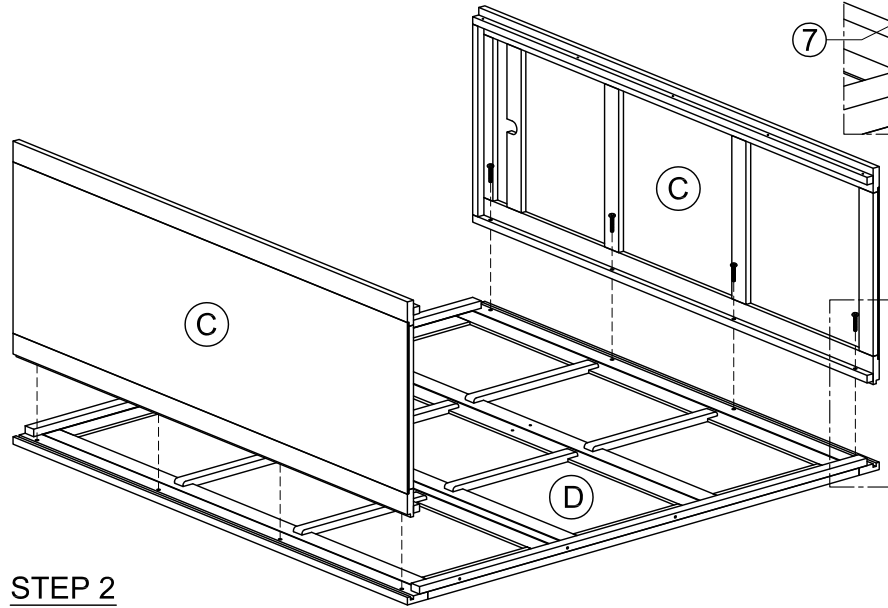

ASSEMBLY INSTRUCTION TRIPLE WARDROBE

No	LIST OF HARDWARE	FIG	Q' Ty
①	Bolt M6x35		8
②	Screw Ø4x35		24
③	Screw Ø4x20		4
④	Screw Ø4x45		6
⑤	Wooden Dowel Ø8x30		1
⑥	Handle with Bolt		3 Sets
⑦	Washer		8
⑧	Allen key		1
⑨	Bracket		2
⑩	Tie		2

Ⓐ - BASE 1x

Ⓑ - TOP FRAME 1X

Ⓒ - SIDE FRAME

Ⓓ - FRONT FRAME WITH DOOR 1X

Ⓕ - HANGING SUPPORT 1X

Ⓖ - HANGING RAIL 1X

Ⓔ - BACK FRAME 1X

STEP 1