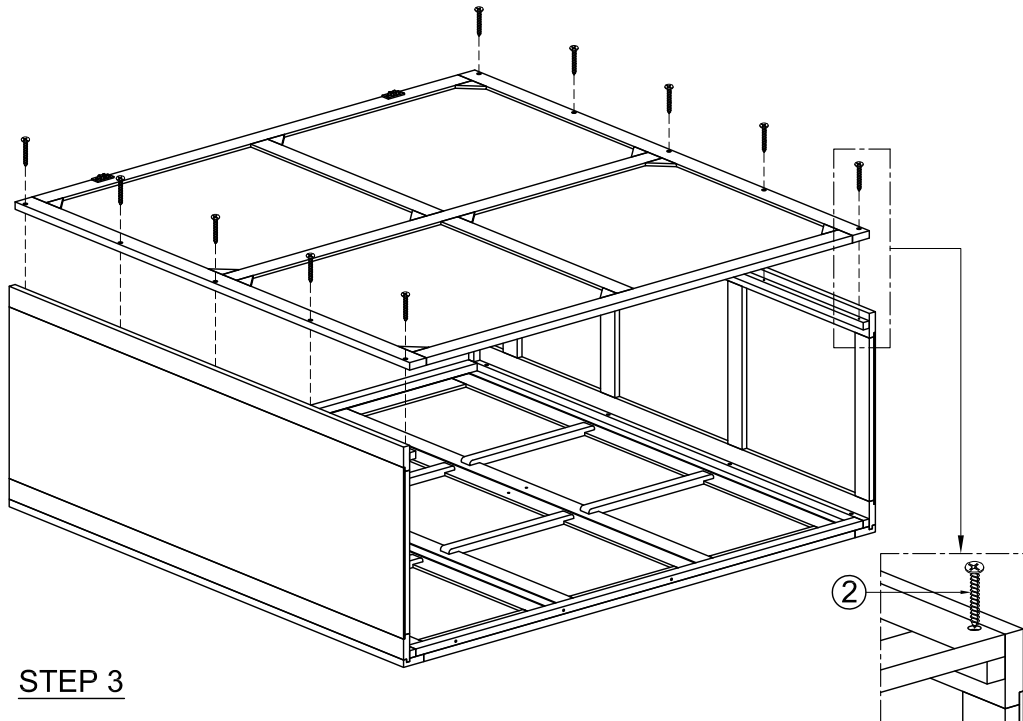

STEP 2

STEP 3